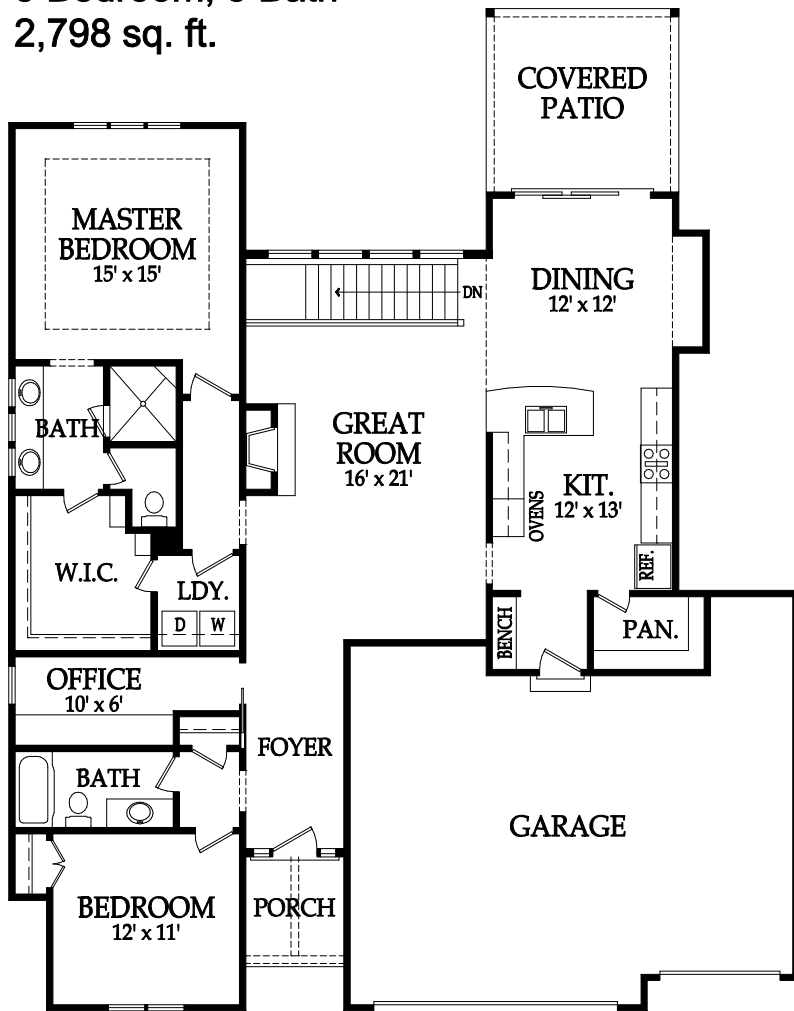

Keystone

Reverse 1-1/2 Story Plan
 3 Bedroom, 3 Bath
 2,798 sq. ft.

MAIN LEVEL

1,838 sq.ft.

Quality Homes by Mears

LOWER LEVEL

960 sq.ft.