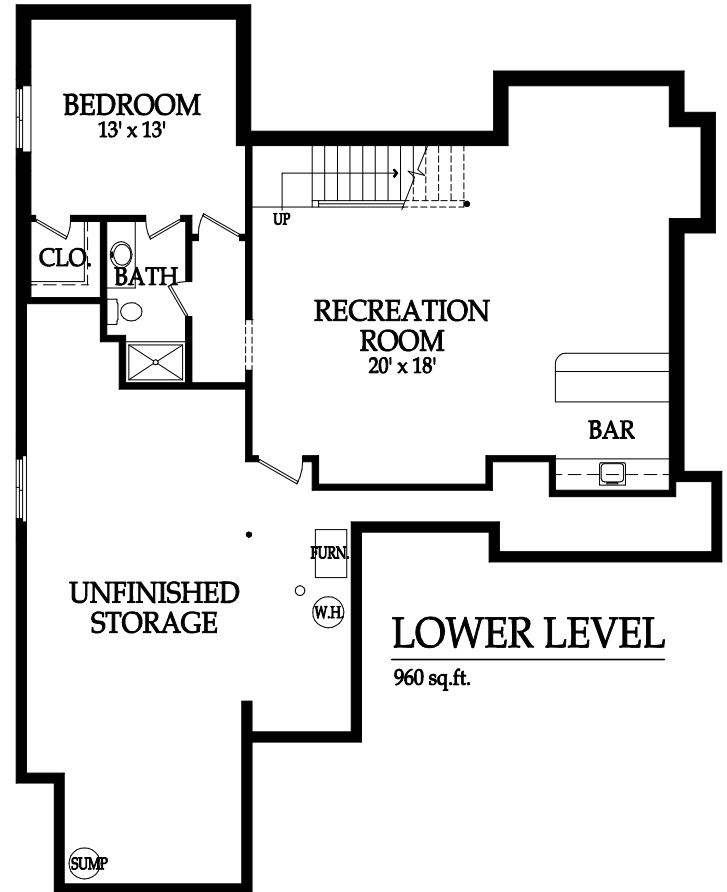

Keystone

Reverse 1-1/2 Story Plan
 3 Bedroom, 3 Bath
 2,798 sq. ft.

MAIN LEVEL

1,838 sq.ft.

Quality Homes by Mears

LOWER LEVEL

960 sq.ft.