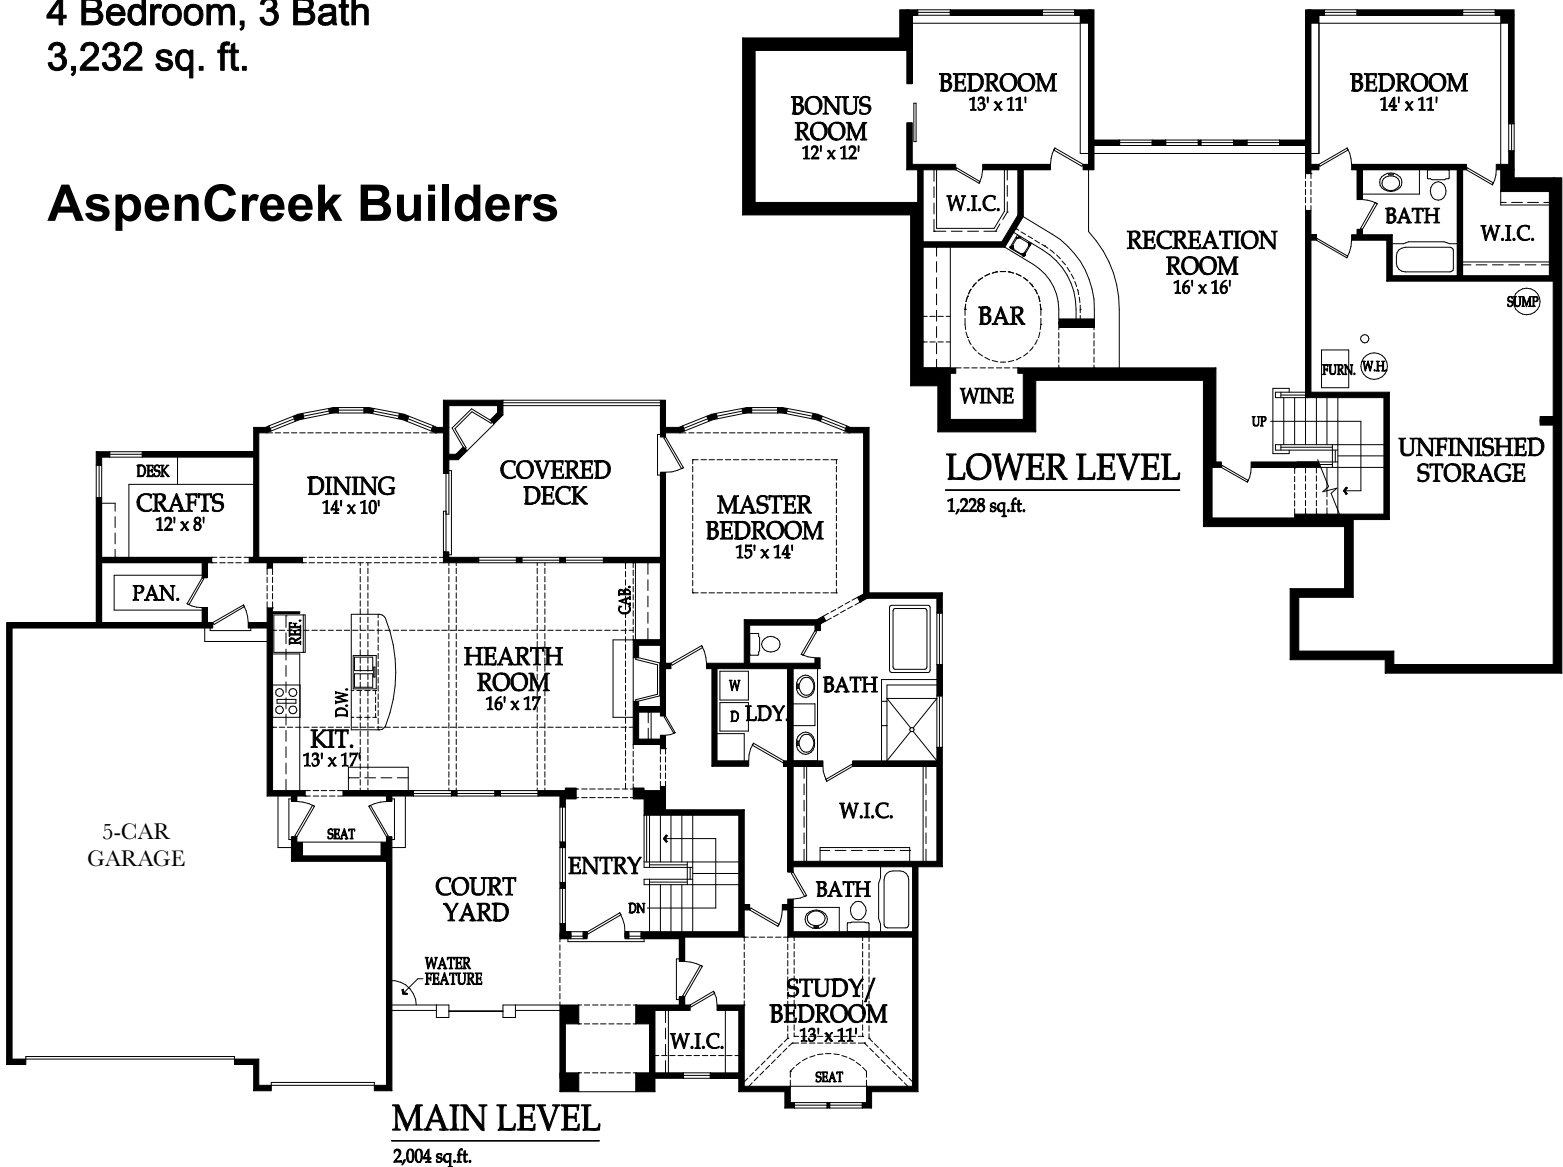

# Pebblebrook

Reverse 1-1/2 Story Plan

4 Bedroom, 3 Bath

3,232 sq. ft.

AspenCreek Builders

All dimensions and square footages are approximate. Actual elevation and floor plans may vary.