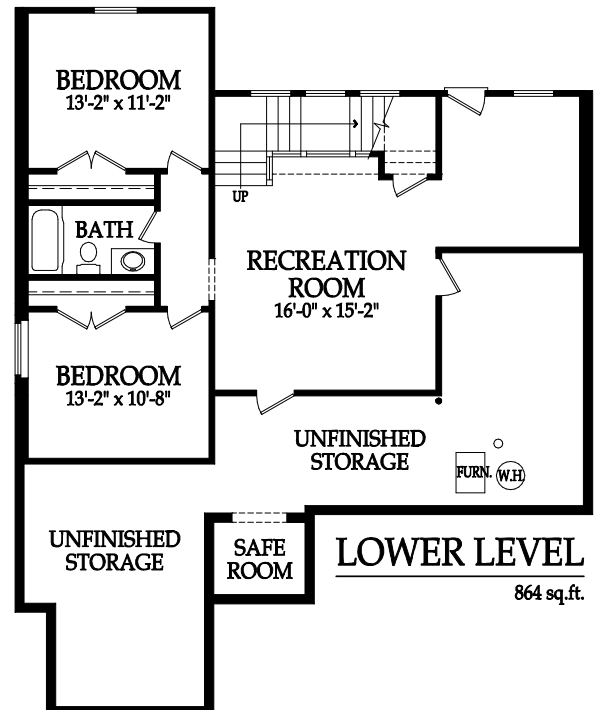

Villa Verona

Remington Custom Homes
 4 Bedroom, 3 Bath
 2,467 sq.ft.

MAIN LEVEL

1,603 sq.ft.

LOWER LEVEL

864 sq.ft.

Actual elevation and floor plans may vary. Dimensions are approximate.