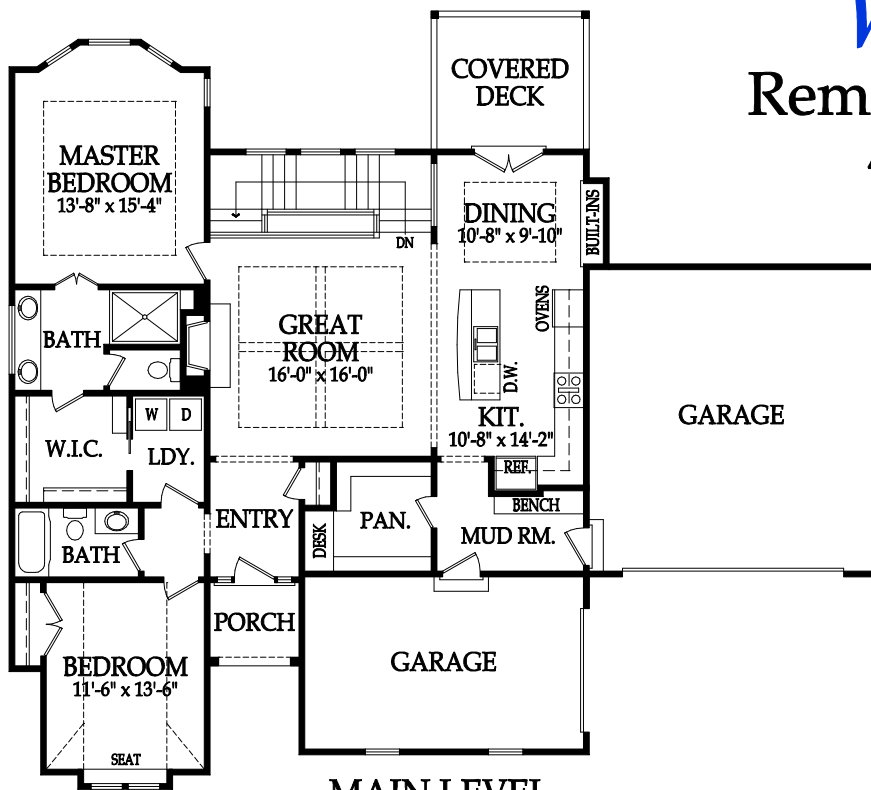

Villa Verona

Remington Custom Homes
 4 Bedroom, 3 Bath
 2,467 sq.ft.

MAIN LEVEL

1,603 sq.ft.

LOWER LEVEL

864 sq.ft.

Actual elevation and floor plans may vary. Dimensions are approximate.