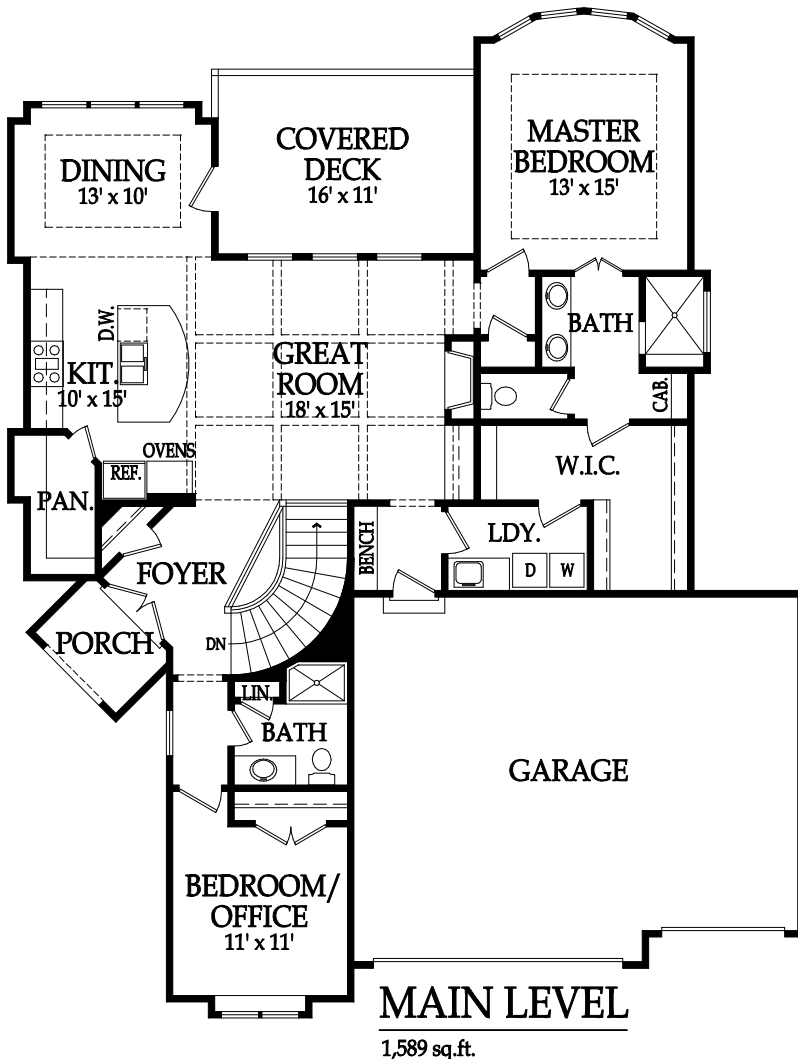

Silver Oak

Reverse 1-1/2 Story Plan
 3 Bedroom, 3 Bath
 2,463 sq. ft.

Aspen Creek Builders

All dimensions and square footages are approximate. Actual elevation and floor plans may vary.