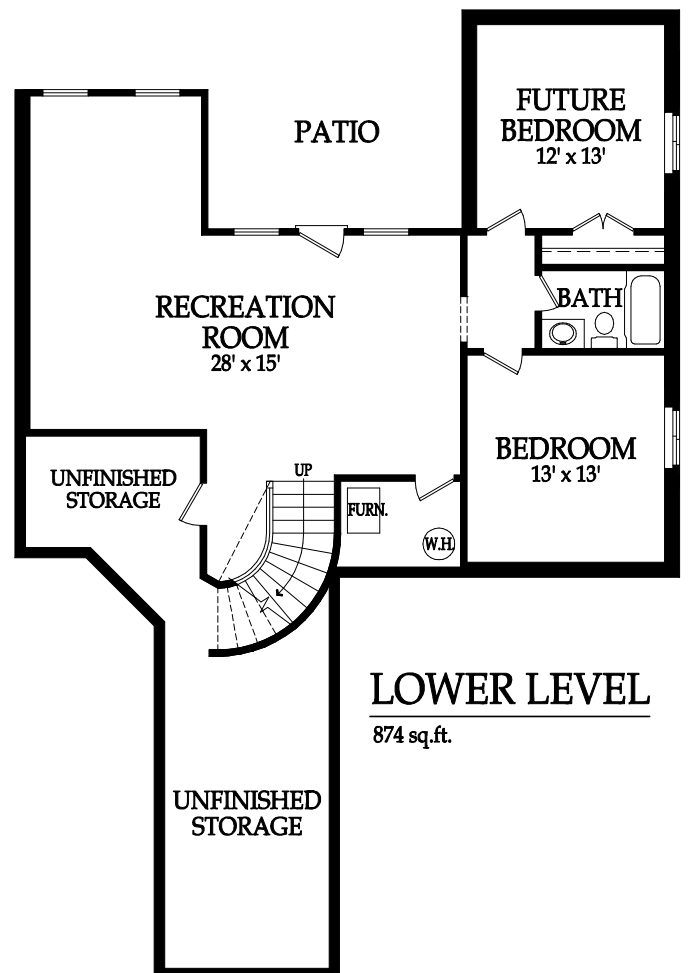

Silver Oak

Reverse 1-1/2 Story Plan
 3 Bedroom, 3 Bath
 2,463 sq. ft.

Aspen Creek Builders

All dimensions and square footages are approximate. Actual elevation and floor plans may vary.