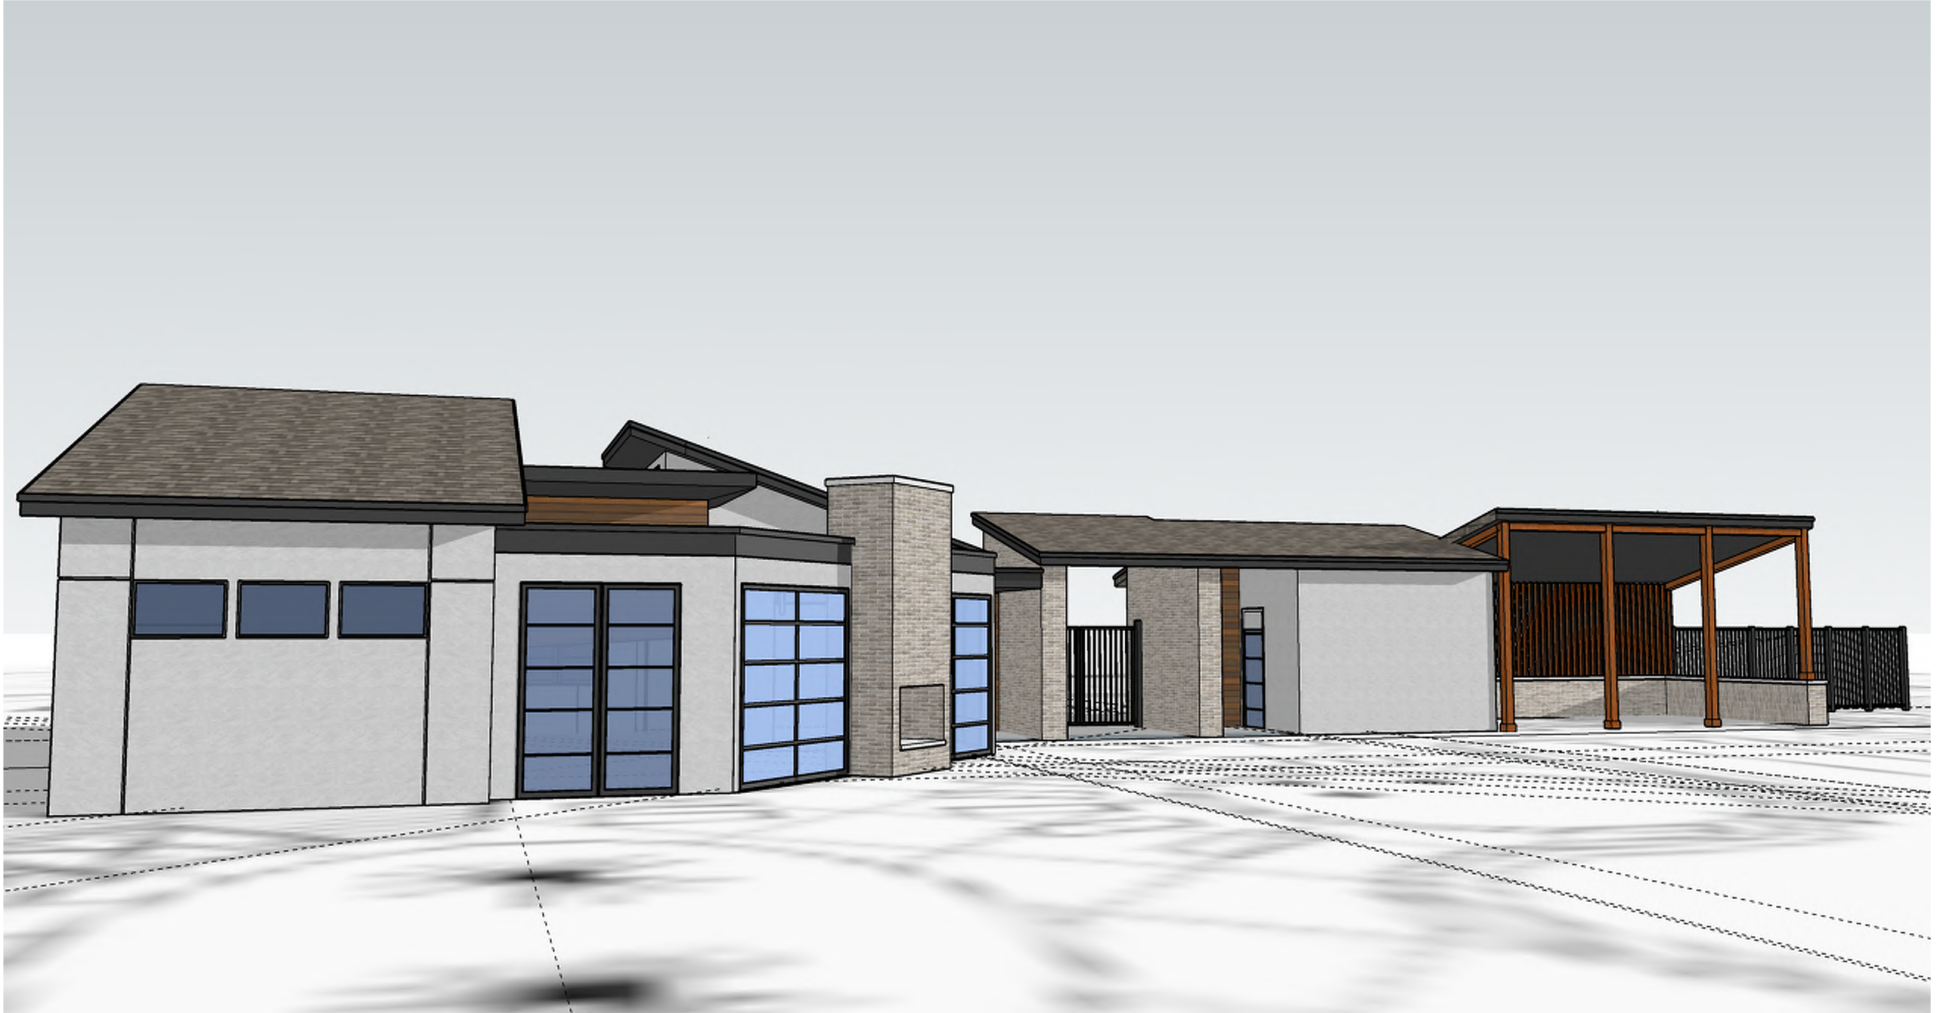

 **NSPJ** PERSPECTIVE

ARCHITECTS.

WATERCREST LANDING SOUTH LENEXA, KANSAS
AMENITY CENTER

 **NSPJ** PERSPECTIVE

ARCHITECTS.

WATERCREST LANDING SOUTH LENEXA, KANSAS
AMENITY CENTER

NSPJ PERSPECTIVE

ARCHITECTS.

WATERCREST LANDING SOUTH LENEXA, KANSAS
AMENITY CENTER

- LIST OF AMENITIES:**
- (A) POOL AREA
 - (B) CHILDREN'S FENCED SPLASH PAD AND SHADED BENCHES
 - (C) POOL BUILDING
 - (D) DROP-OFF CIRCLE DRIVE
 - (E) PARKING FOR 17 CARS, 1 ADA STALL
 - (F) SHADE PAVILION
 - (G) MEANDERING GARDEN PATH AND 9-HOLE MINI GOLF
 - (H) CHILDREN'S FENCED PLAY AREA
 - (I) SPORT COURTS
 - (J) OPEN PLAY AREA FOR VOLLEYBALL
 - (K) DISC GOLF
 - (L) 5 FOOT TRAIL TO WEST WATERCREST LANDING POND AND LENEXA TRAIL SYSTEM