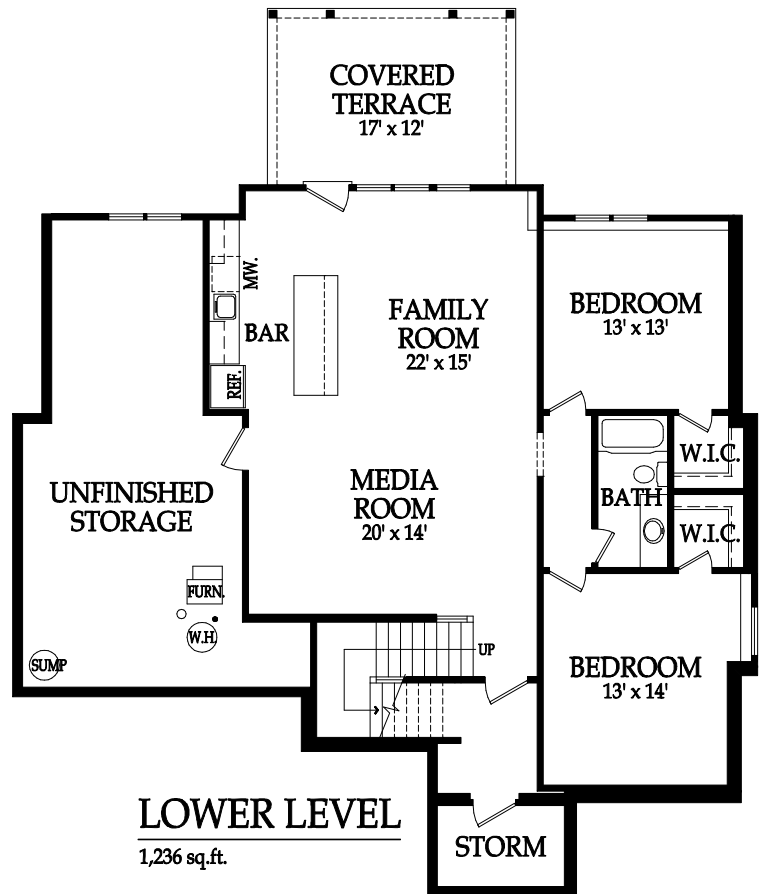

# Hampton

Reverse 1-1/2 Story Plan  
 4 Bedroom, 3 Bath  
 3,145 sq. ft.

# Aspen Creek Builders

All dimensions and square footages are approximate. Actual elevation and floor plans may vary.